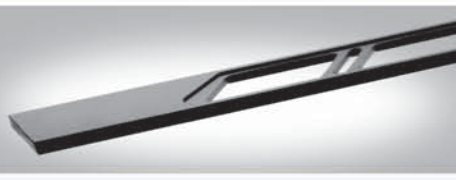

FOR
CAESAR
GUERINI
(CG002)