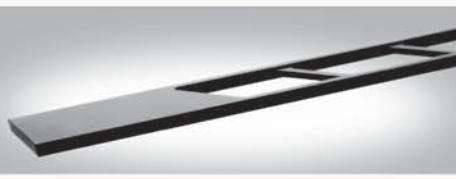

ADD-A-RIB™

NO ONE IN THE UNITED STATES COMES CLOSE TO OUR QUALITY AND PRICE!

FOR
KRIEGHOFF
(KRIE001)