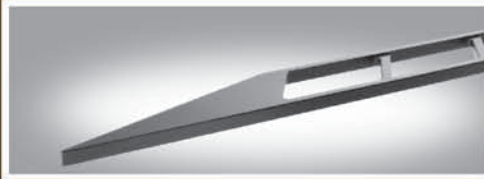

ADD-A-RIB™

NO ONE IN THE UNITED STATES COMES CLOSE TO OUR QUALITY AND PRICE!

FOR
KRIEGHOFF
(KRIE001)