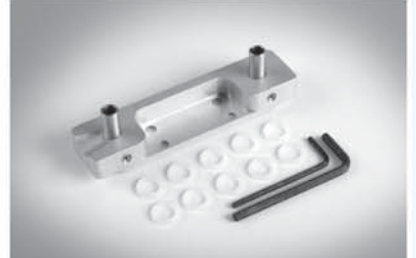

SPS

STOCK™ POSITIONING SYSTEMS

WE MANUFACTURE EVERYTHING THAT WE SELL

7/8th or 1 Inch Post Adj. Comb Kit - Silver / Black

3.50" Adj. Comb Assembly - Silver / Black

4.25" Adj. Comb Assembly - Silver / Black

Beretta Long Base Comb Adj. - Silver / Black

Beretta Short Base Comb Adj. - Silver / Black

Browning Comb Adj. - Silver / Black

SPS Adj. Plate Assembly. - Silver / Black

Thru The Pad Adj. Butt Plate - Silver / Black

Braun Stock Adj. - Black Only

SPS Adj. LOP Recoil Supp. Butt Plate Assembly - Silver / Black

Adjustable LOP Butt Plate Silver / Black Break - Open Or Auto

Braun Sliding Post LOP Adjustable Butt Plate - Silver