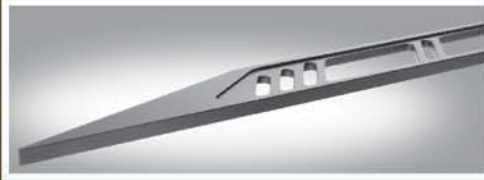

FOR
CAESAR
GUERINI
(CG002)